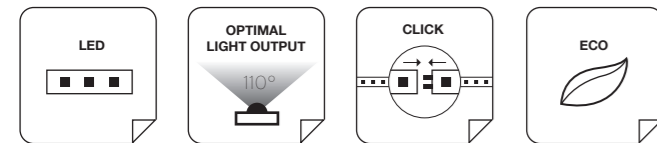

Wave

lighting profile C364

NL

Organisch en elegant, zo laat de Wave zich nog het best omschrijven. Een hedendaagse klassieker die zich zowel thuis voelt in eigentijdse als barokke interieurs en beiden met evenveel smaak van LED-licht voorziet.

FR

Organique et élégant, voilà les meilleurs qualificatifs pour l'éclairage LED du Wave. Un classique contemporain qui rehaussera avec autant de raffinement les intérieurs modernes que baroques.

EN

Organic and elegant: that's the best way to describe the Wave. A contemporary classic that feels just as much at home in contemporary and baroque interiors, serving both with an equal amount of tasteful LED light.

DE

Organisch und elegant, mit diesen Worten lässt sich der Wave noch am besten beschreiben. Ein moderner Klassiker, der sich sowohl in zeitgenössischen als auch in barocken Interieurs zu Hause fühlt und beide mit ebenso viel Geschmack mit LED-Licht versorgt.

designed by Pierre Daems