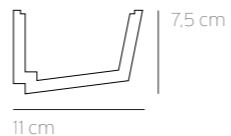

designed by Jacques Vergracht

Straight 26

1 moulding

PROFILE

C357 200x11x7,5 cm

2 lighting system

see page 36 - 39 for installation and technical specifications

T5