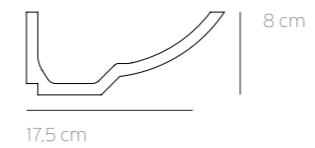

designed by Jacques Vergracht

1 moulding

PROFILE

C351 200x17,5x8 cm

2 lighting system

see page 36 - 39 for installation and technical specifications

LED

IL004-001 Led bar **low lumen** 26 cm IL004-006 Led bar **high lumen** 26 cm